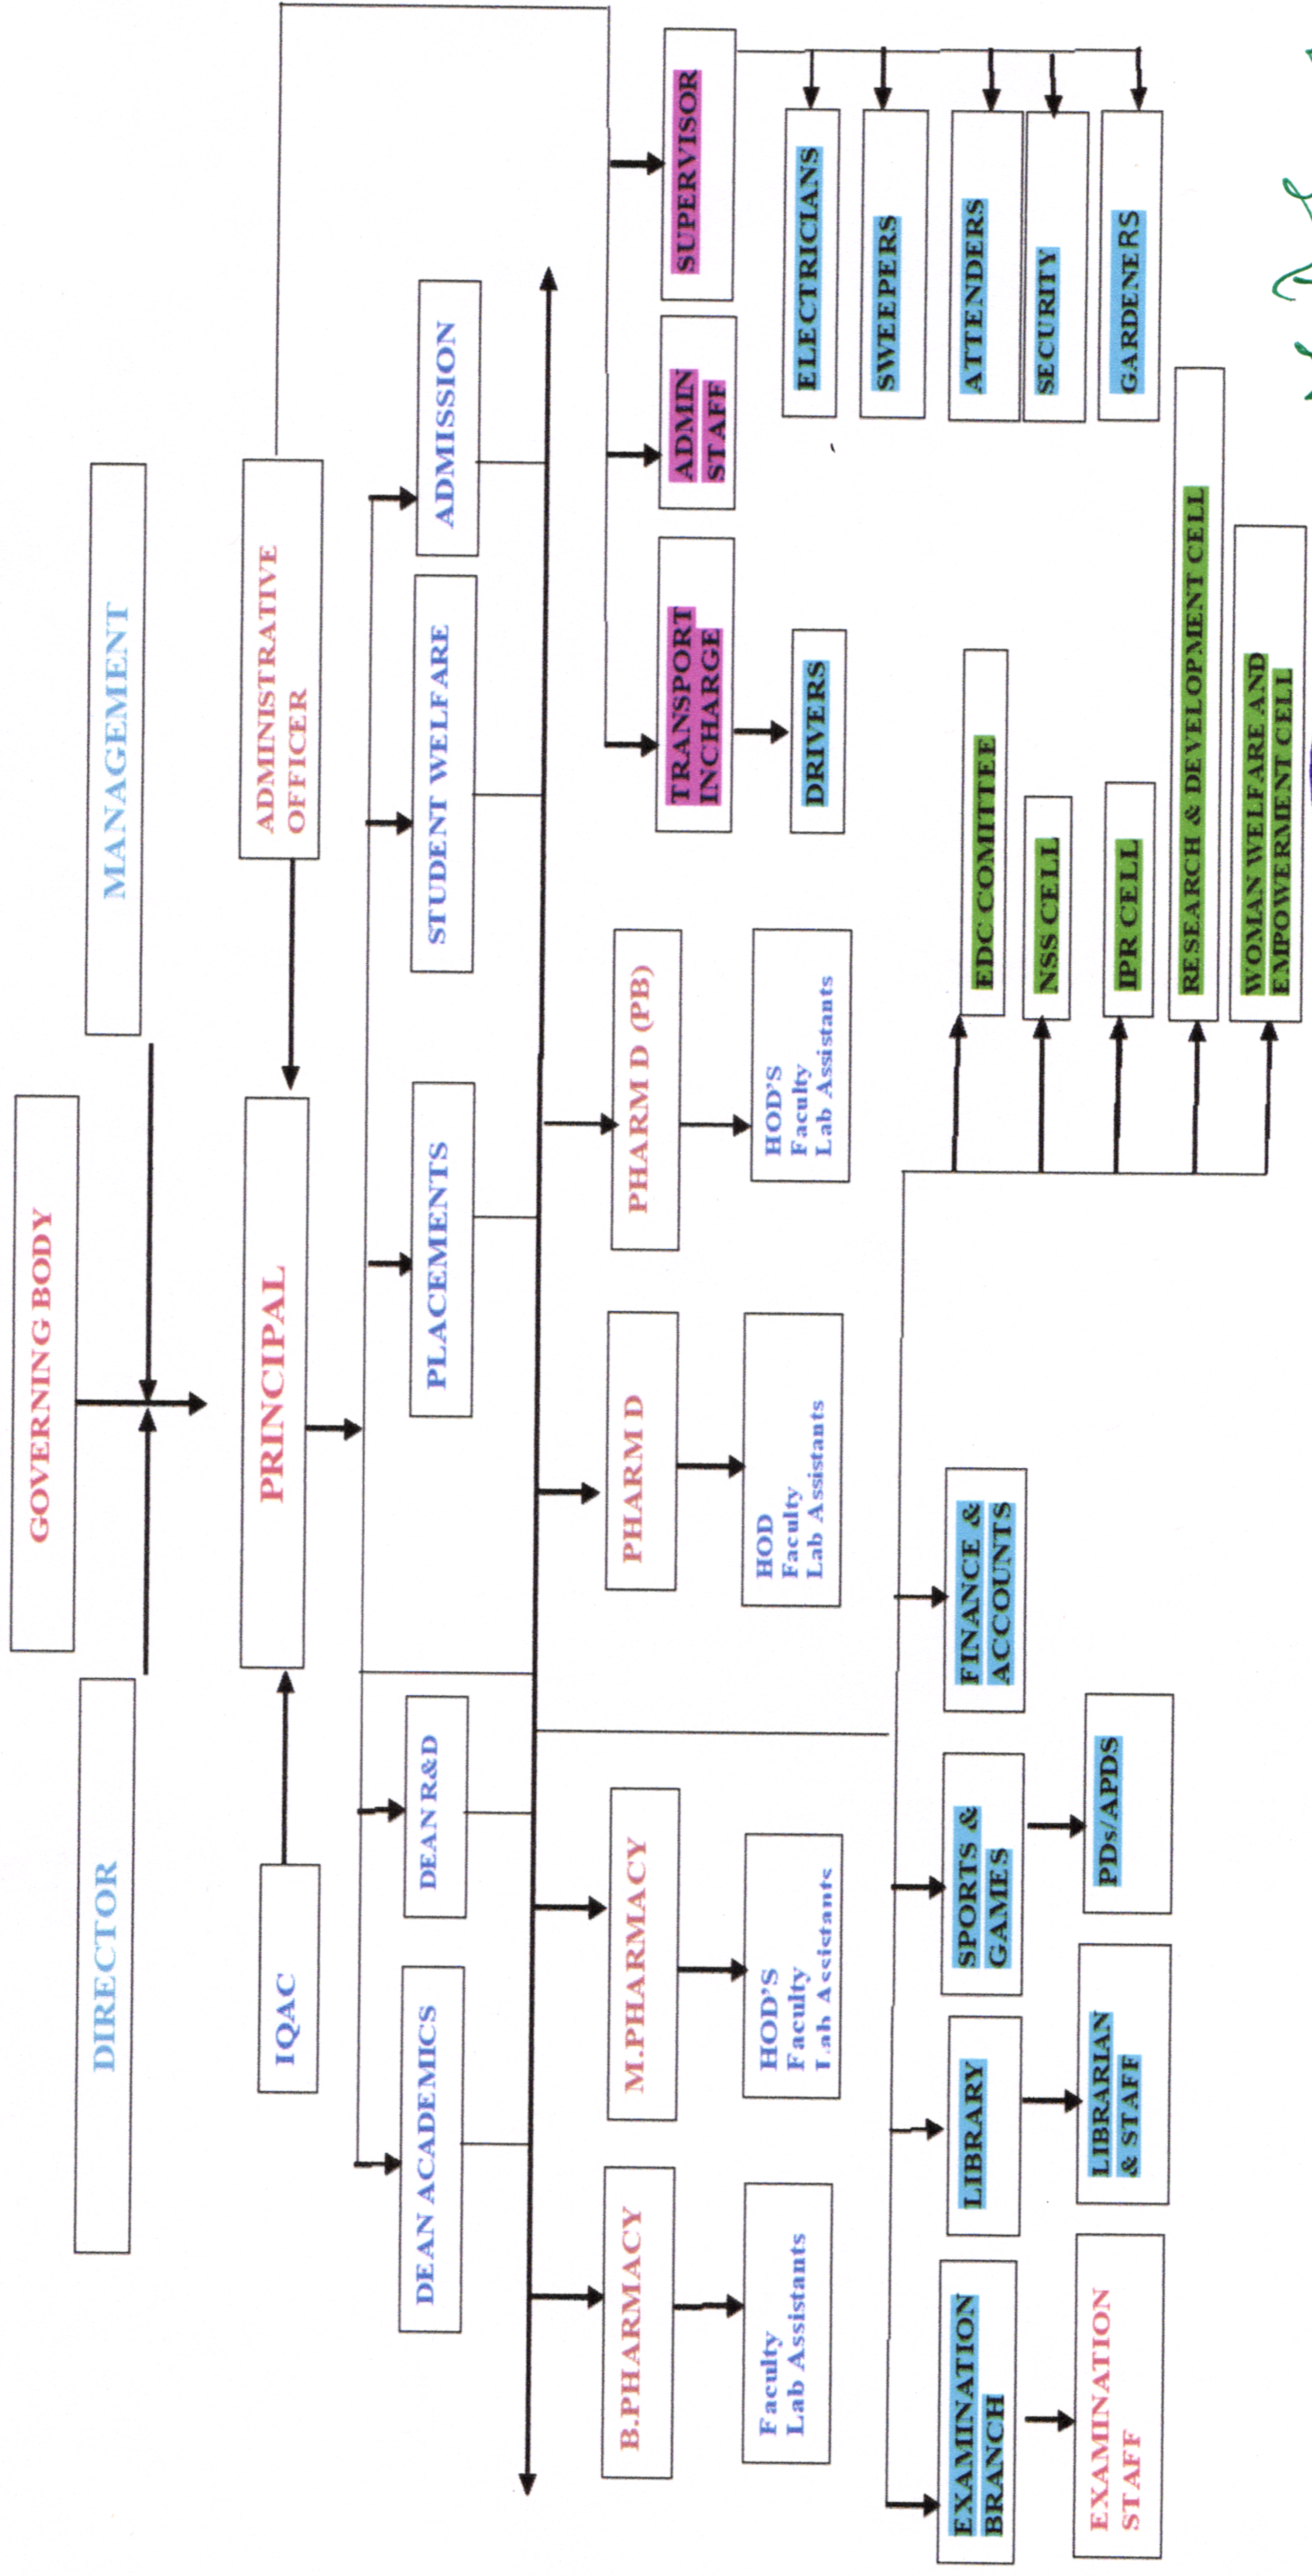

Viswambhara Educational Society

VAAGDEVI INSTITUTE OF PHARMACEUTICAL SCIENCES

Affiliated to Kakatiya University, Approved by PCI-New Delhi, AICTE, New Delhi

P.O. BOLLIKUNTA, WARANGAL - 506 005 (Telangana State)

Principal
 Vaagdevi Institute of Pharmaceutical Sciences
 Bollikunta, Warangal, Telangana 506 005.